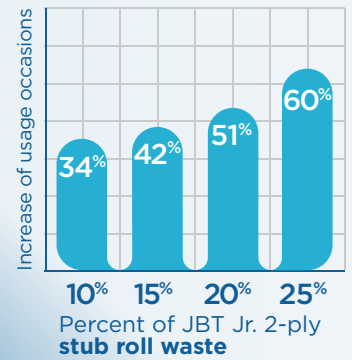

**PACIFIC
BLUE** ultra

No Core. Less Waste. Higher Capacity.

Pacific Blue Ultra® Coreless Toilet Paper and Dispensers

More Usage Occasions with the Pacific Blue Ultra® Coreless Dispenser

Increased % of usage occasions for Pacific Blue Ultra® Coreless dispenser vs. twin JBT Jr. Dispenser

71% of facilities with Jumbo Roll Systems report replacing rolls before they are empty.¹

A Great Solution for:

Foodservice, High-Traffic, Education, Industrial & Retail

99% Toilet Paper Usage

The combination of having a coreless roll with only one roll accessible at a time helps eliminate stub roll waste.

The three rolls not in use are completely covered which helps reduce cross contamination

The Pacific Blue Ultra® coreless dispenser system **reduces bacteria on the completely covered rolls by 98.5%**, compared to traditional Twin Jumbo Roll Tissue Jr. Dispensers.³